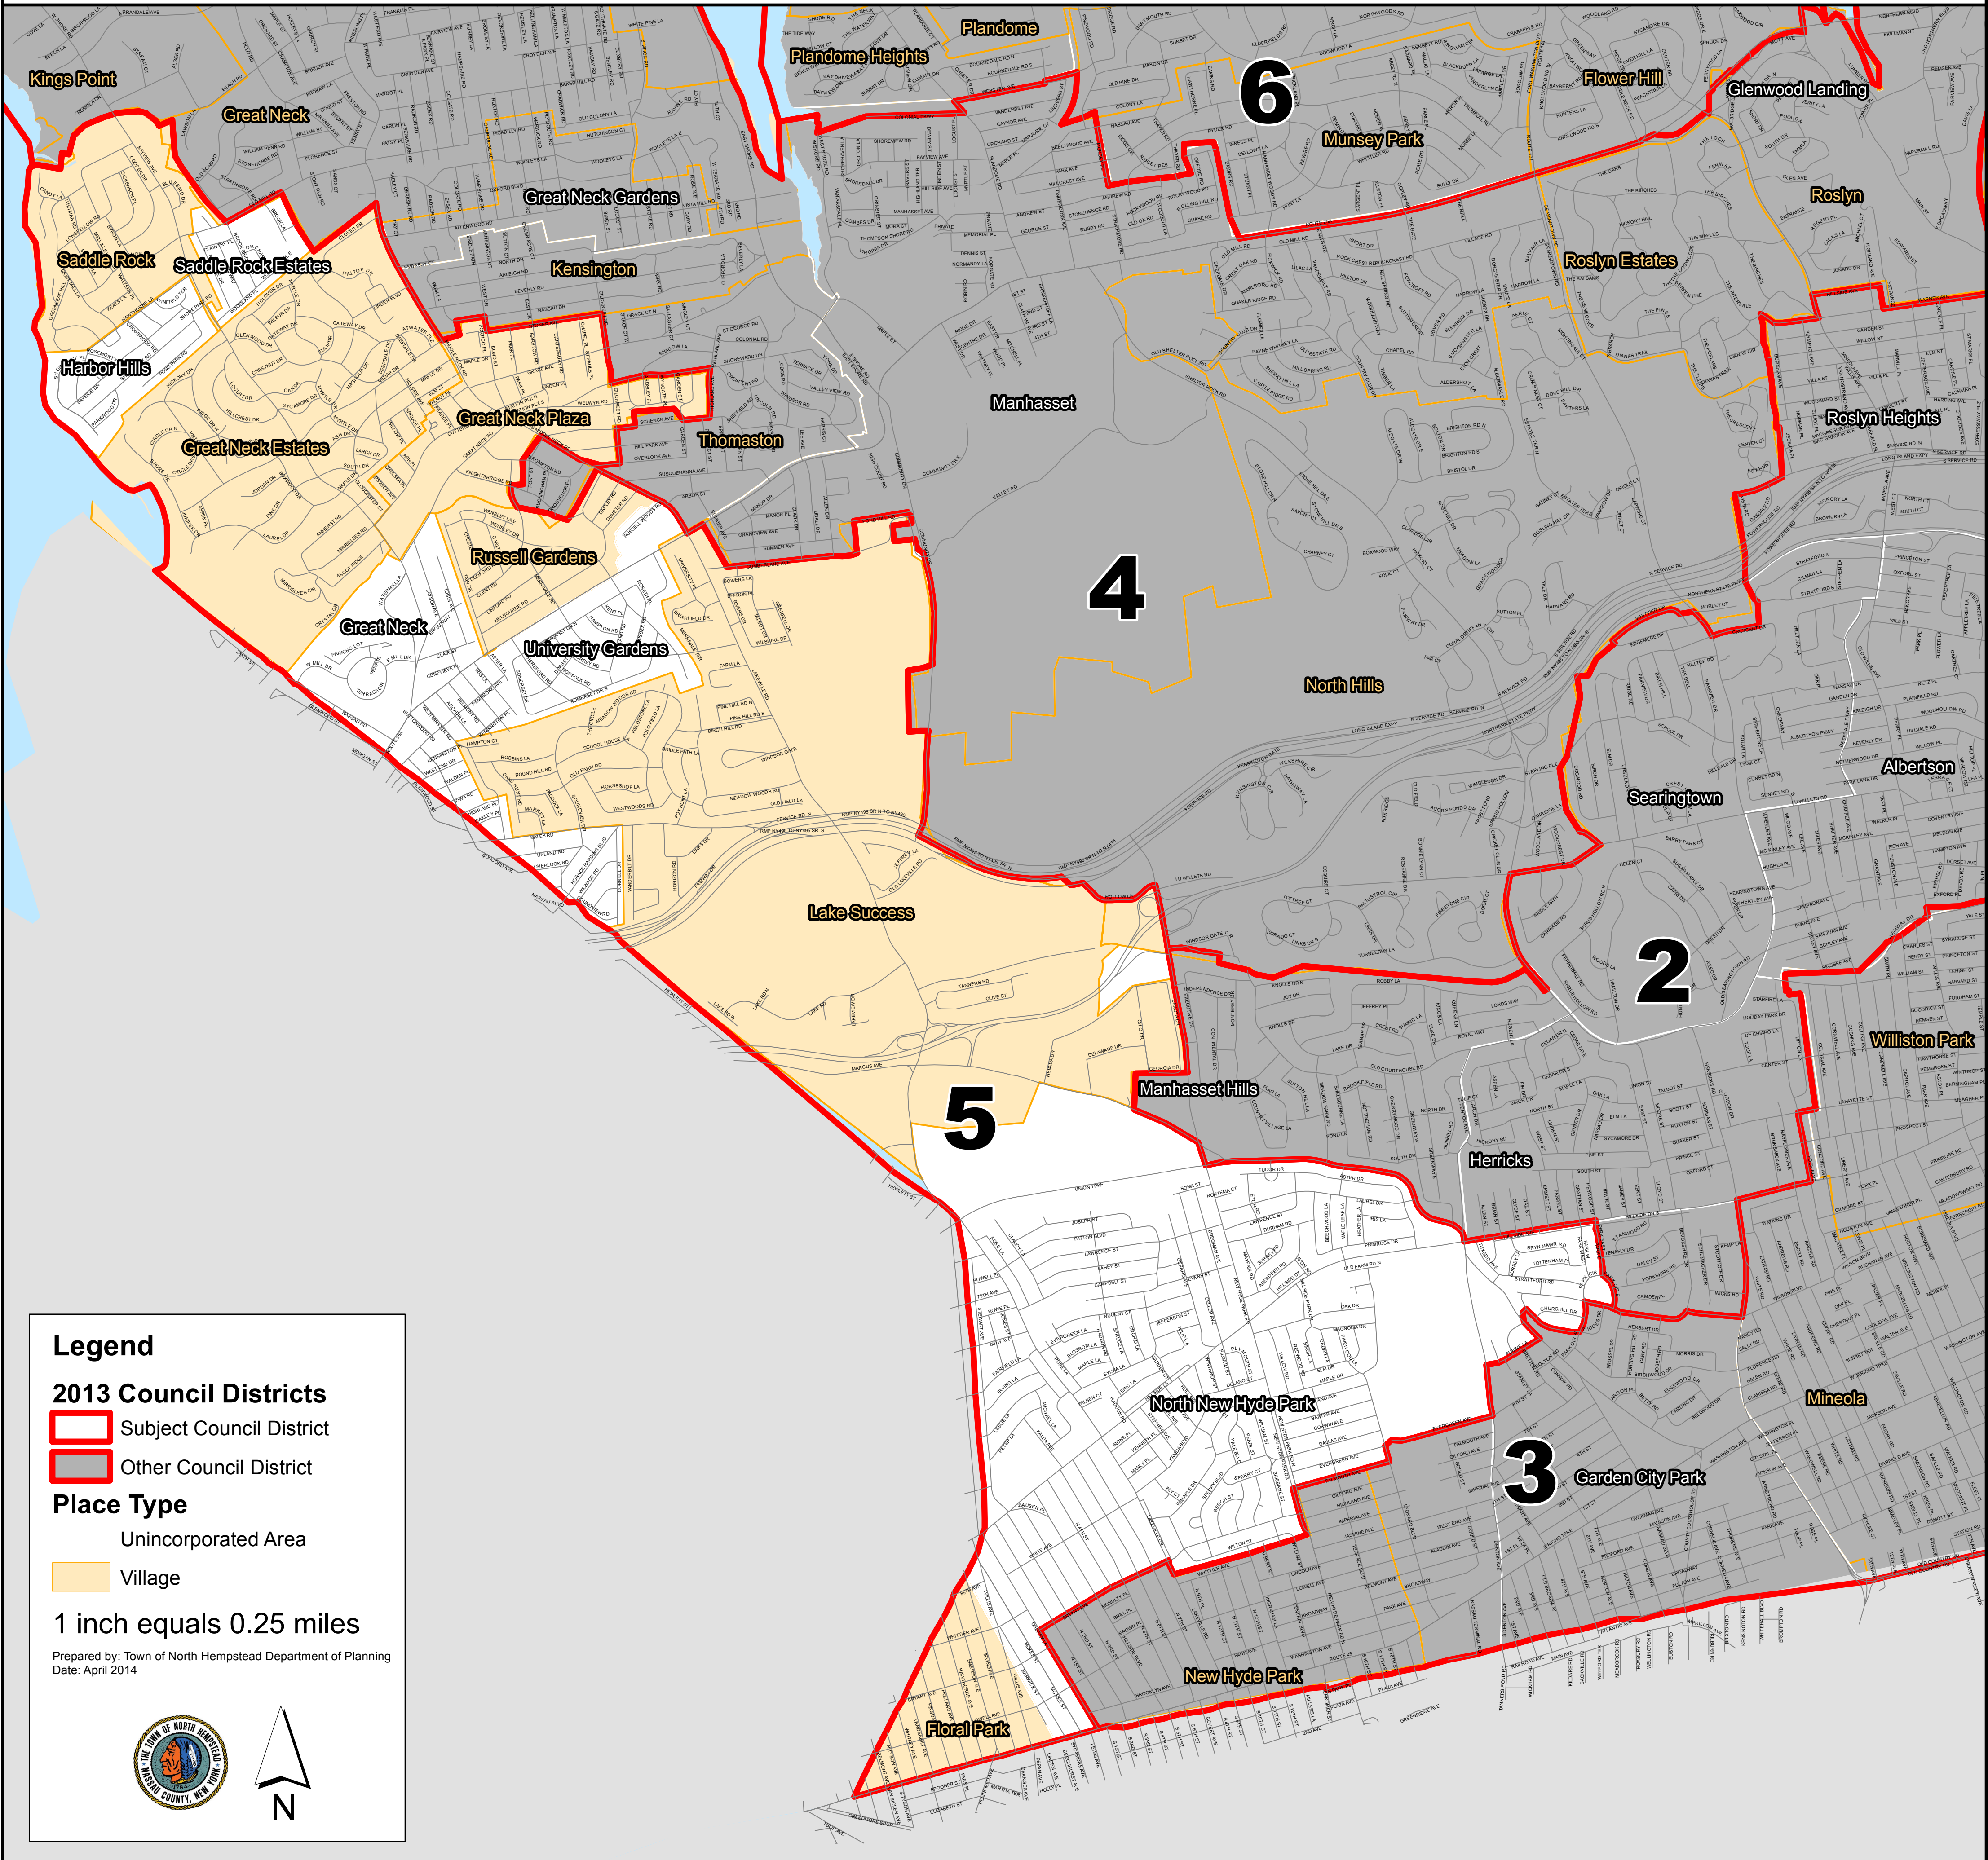

Council District 5 - Town of North Hempstead

Legend

2013 Council Districts

- Subject Council District
- Other Council District

Place Type

- Unincorporated Area
- Village

1 inch equals 0.25 miles

Prepared by: Town of North Hempstead Department of Planning
Date: April 2014